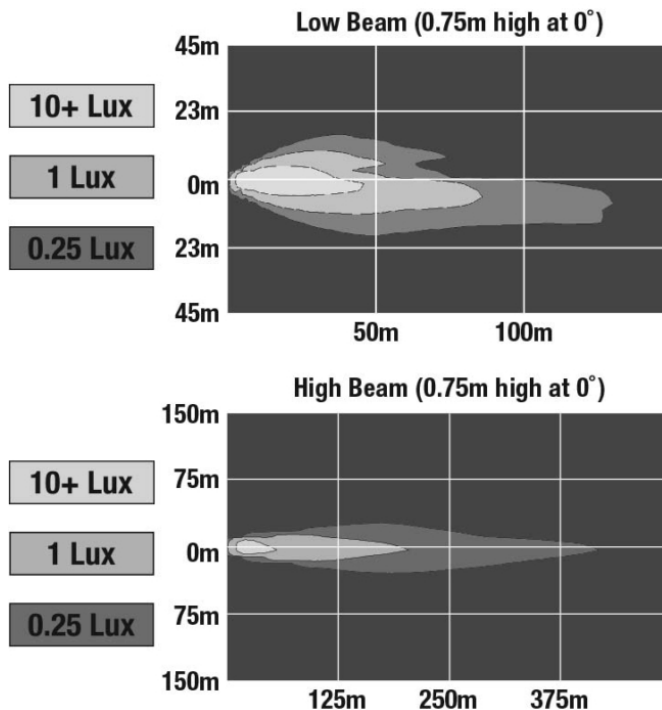

## PRODUCT INFORMATION

<b>Description</b>	12V Peterbilt LED Heated Headlight, Left-hand, Chrome Bezel (Single light)
<b>Height</b>	215.00 mm / 8.46 in
<b>Width</b>	443.00 mm / 17.44 in
<b>Depth</b>	210.00 mm / 8.27 in
<b>Shape</b>	Stylized
<b>Outer Lens Material</b>	Polycarbonate
<b>Outer Lens Color</b>	Clear
<b>Housing Material</b>	Polycarbonate
<b>Housing Color</b>	Black
<b>Bezel Color</b>	Chrome
<b>Minimum Operating Temperature</b>	-40 °C / -40 °F
<b>Maximum Operating Temperature</b>	65 °C / 149 °F
<b>Connector or Wiring</b>	Deutsch DT04-8PA
<b>Mating Connector</b>	Deutsch DT06-8SA
<b>Product Weight</b>	5.65 lbs / 2.56 kgs
<b>Shipping Weight</b>	7.00 lbs / 3.18 kgs

## ELECTRICAL SPECIFICATIONS

---

<b>Input Voltage</b>	12V AC
<b>Operating Voltage</b>	9-18V AC
<b>Black Wire</b>	Ground
<b>Red Wire</b>	(+) Rear Repeater
<b>White Wire</b>	High Beam
<b>Yellow Wire</b>	Low Beam
<b>Green Wire</b>	Turn Signal
<b>Brown Wire</b>	Side Marker
<b>Current Draw</b>	2.1A @ 12V AC 4.2A @ 12V AC 2.15A @ 12V AC 0.34A @ 12V AC

## REGULATORY STANDARDS COMPLIANCE

---

FMVSS 108 s10.1 (Table XIX)	FMVSS 108 s10.1 (Table XVIII)
FMVSS 108 s7.1 (Table VI)	FMVSS 108 s7.4 (Table X)
FMVSS 108 s8.1 (Table XVI)	IEC IP67
SAE J588	SAE J592
SAE J594	

## PHOTOMETRIC SPECIFICATIONS

<b>Raw Lumen Output</b>	2895 (High Beam); 1200 (Low Beam)
<b>Effective Lumen Output</b>	1020 (High Beam); 614 (Low Beam)
<b>Candela Output</b>	50400 (High Beam); 26690 (Low Beam)
<b>Nominal LED Color Temperature</b>	5000 K
<b>Beam Pattern(s)</b>	Forward Lighting - Daytime Running Light Forward Lighting - Low Beam (DOT) Signalization - Front Position Signalization - Marker Signalization - Turn (Front)