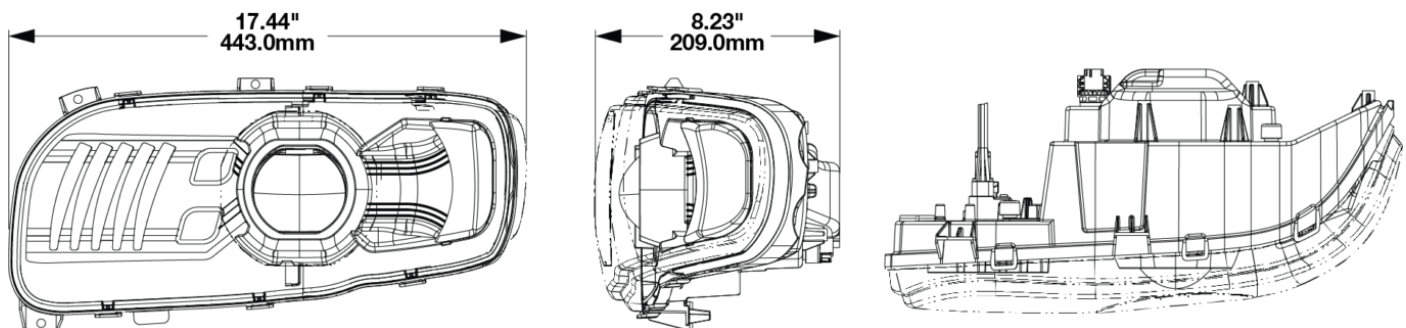

PRODUCT DIMENSIONS

Print date: 2024-08-11

© 2024 J.W. Speaker Corporation • Germantown, WI U.S.A.
www.jwspeaker.com • speaker@jwspeaker.com • 262.251.6660